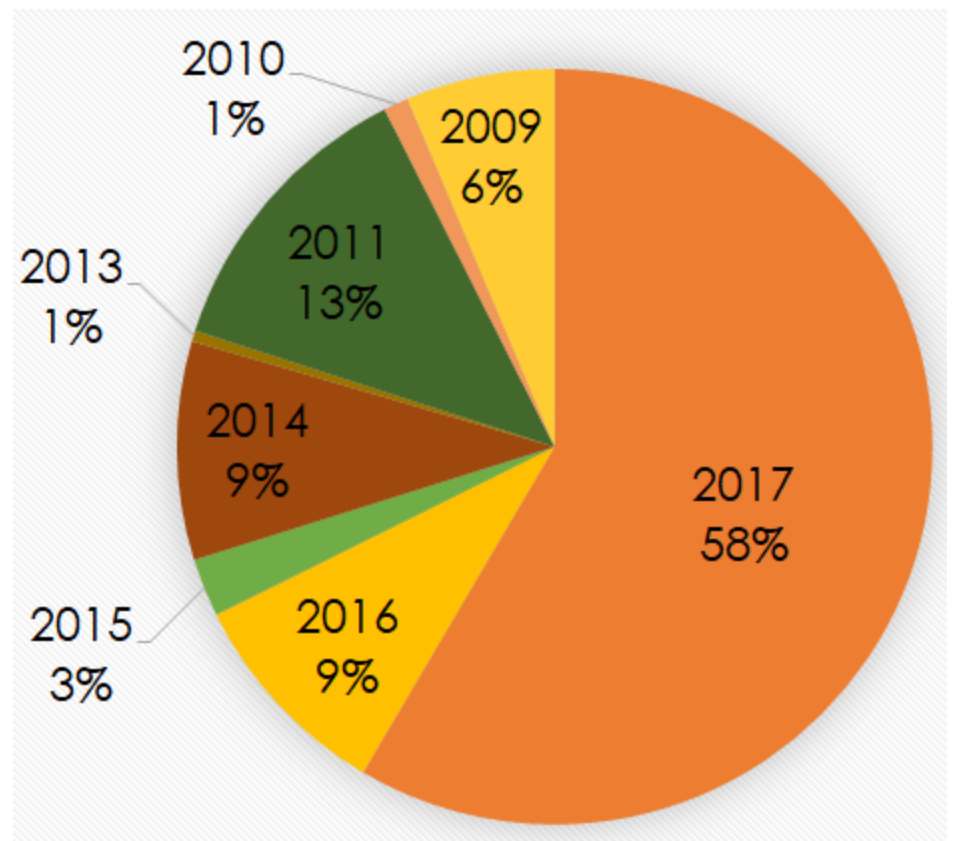

research update

Issue 5

February 2018

Special Issue

Assessment of 2017 Research Output

monthly publication by
Research Administration Office

2017 BUE best annual research output ever

27.7 M
EGP external
research funding

58% of total research funding

2017 BUE best annual research output ever

227

Scopus
Publications

18.4%

of total
publications

BUE Publications (Scopus)

Citations per Publication, 2015-2017 (Scopus)