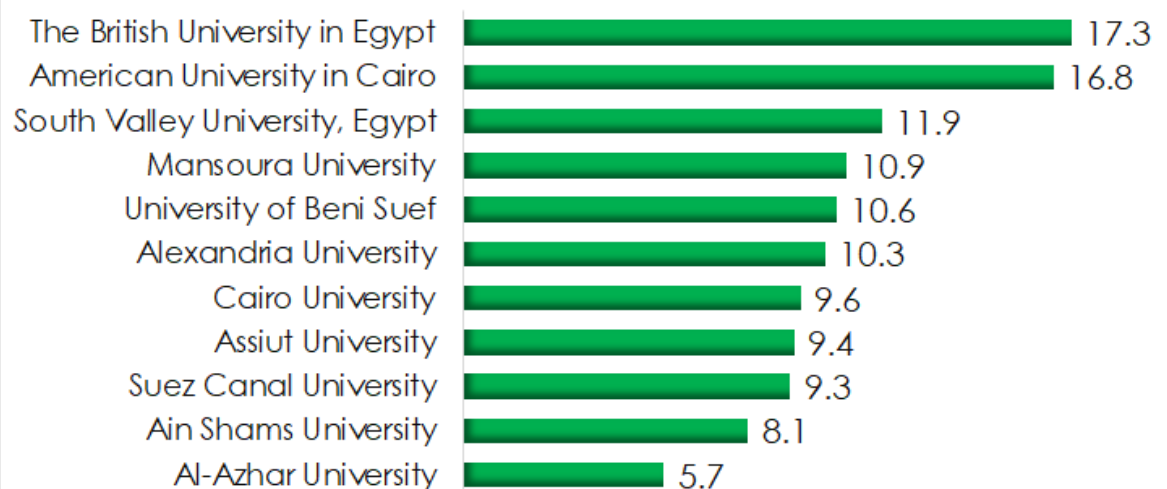

% Publications in Top 5% Journals, 2017 (Scopus)
BUE vs. QS & Times Higher Education Top-Ranked