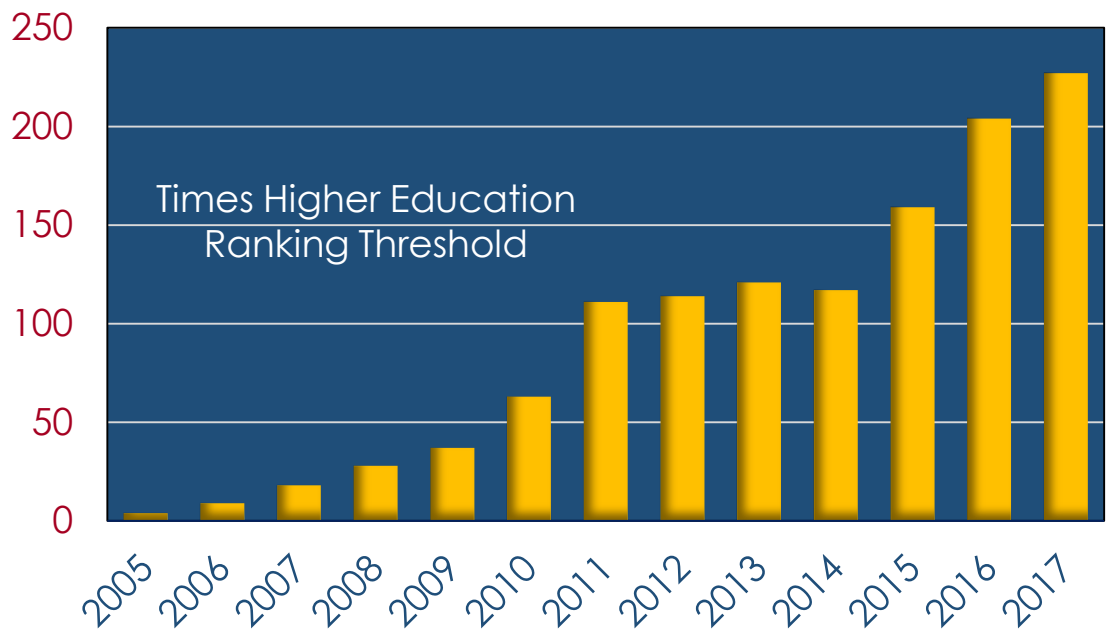

58% of total research funding

2017 BUE best annual research output ever

227

Scopus
Publications

18.4%

of total
publications

BUE Publications (Scopus)

Citations per Publication, 2015-2017 (Scopus)

BUE vs. QS & Times Higher Education Top-Ranked

% Publications in Top 5% Journals, 2017 (Scopus)
BUE vs. QS & Times Higher Education Top-Ranked

2017 BUE best annual research output ever

% Publications in Top 10% Most Cited, 2017 (Scopus)
BUE vs. QS & Times Higher Education Top-Ranked