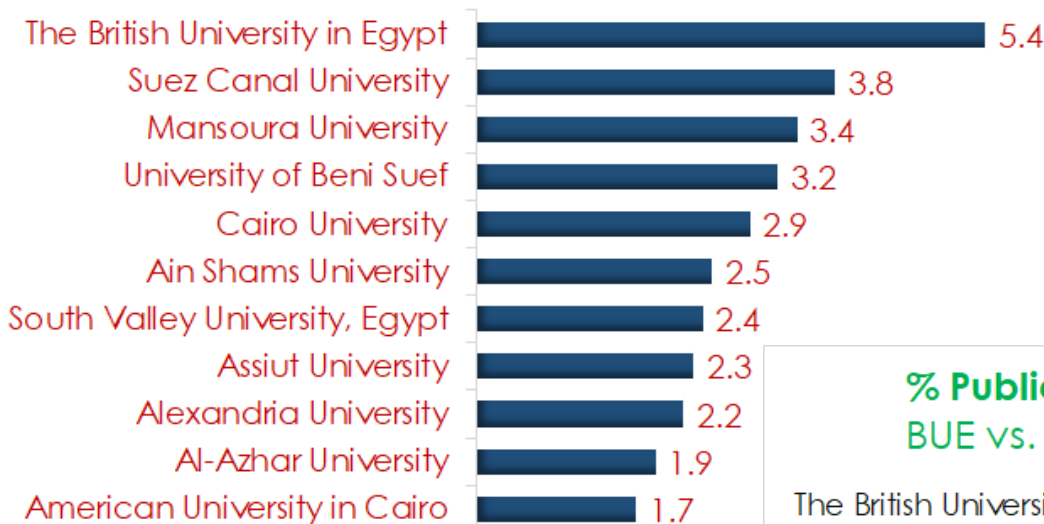

58% of total research funding

2017 BUE best annual research output ever

227

Scopus
Publications

18.4%

of total
publications

BUE Publications (Scopus)

Citations per Publication, 2015-2017 (Scopus)

BUE vs. QS & Times Higher Education Top-Ranked

% Publications in Top 5% Journals, 2017 (Scopus)
BUE vs. QS & Times Higher Education Top-Ranked

2017 BUE best annual research output ever

% Publications in Top 10% Most Cited, 2017 (Scopus)
BUE vs. QS & Times Higher Education Top-Ranked