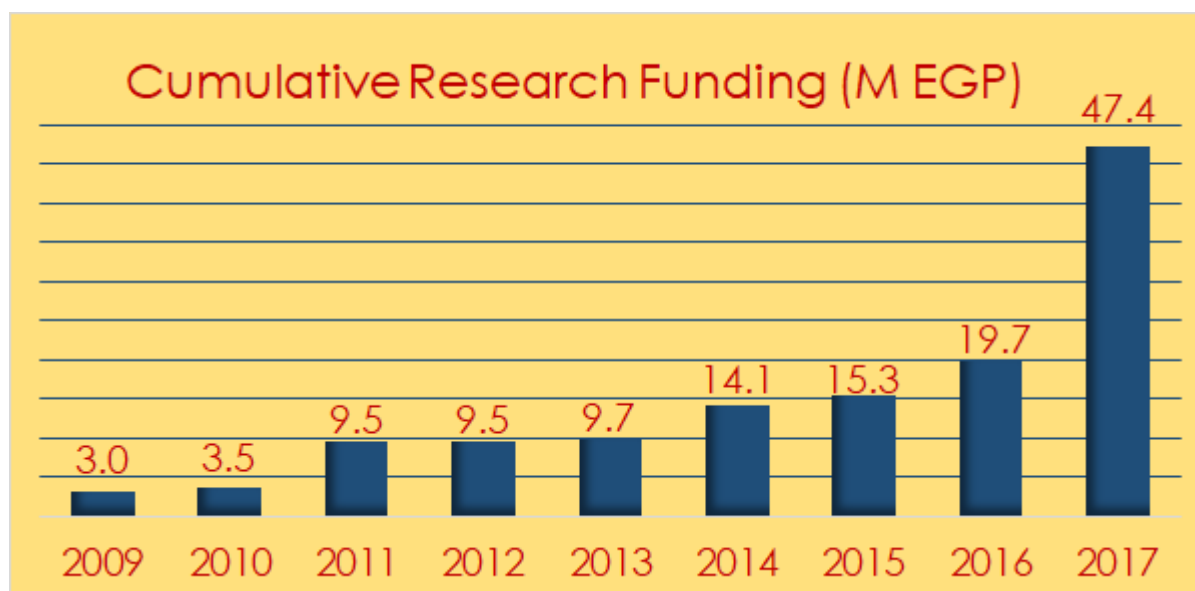

research update

Issue 5

February 2018

Special Issue

Assessment of 2017 Research Output

monthly publication by
Research Administration Office

2017 BUE best annual research output ever

27.7 M
EGP external
research funding

58% of total research funding

2017 BUE best annual research output ever

227

Scopus
Publications

18.4%

of total
publications

BUE Publications (Scopus)

Citations per Publication, 2015-2017 (Scopus)