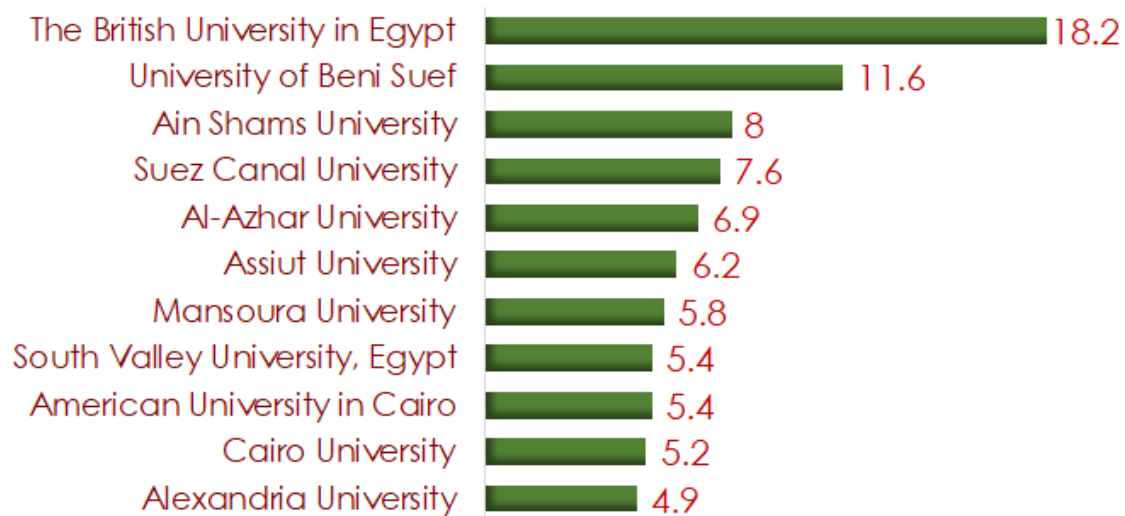

BUE vs. QS & Times Higher Education Top-Ranked

% Publications in Top 5% Journals, 2017 (Scopus)
BUE vs. QS & Times Higher Education Top-Ranked

2017 BUE best annual research output ever

% Publications in Top 10% Most Cited, 2017 (Scopus)
BUE vs. QS & Times Higher Education Top-Ranked

% Publications in Top 5% Most Cited, 2017 (Scopus)
BUE vs. QS & Times Higher Education Top-Ranked

% Publications in Top 10% Journals, 2017 (Scopus)
BUE vs. QS & Times Higher Education Top-Ranked